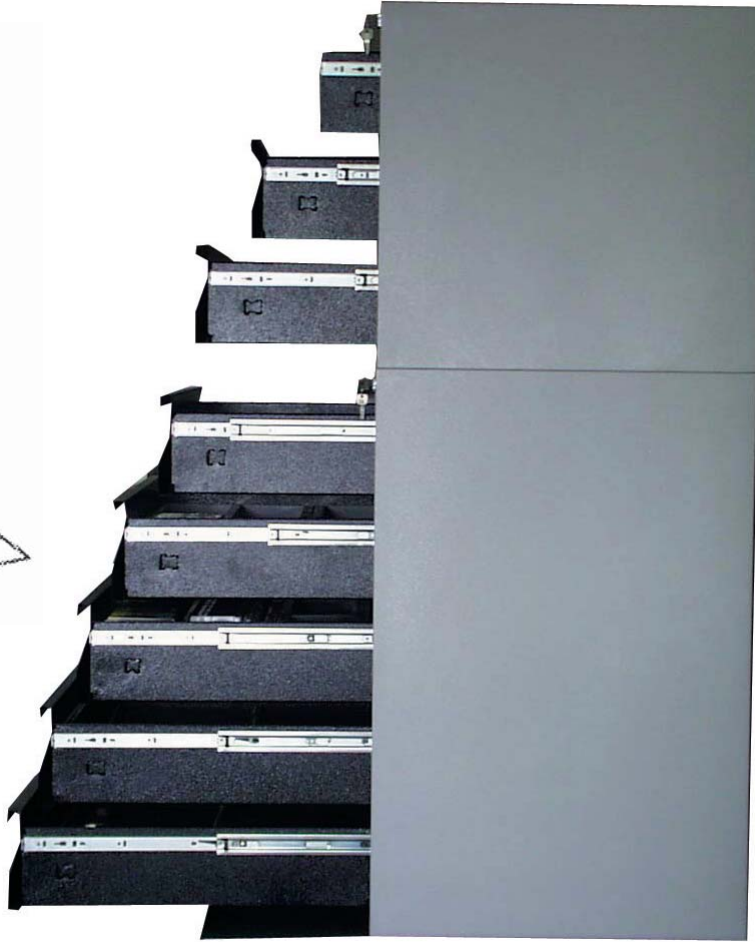

OPTION 1

Lockable, Mobile 'MultiStore' Cabinets

Available in 3 drawer & 5 drawer Modular Units Lockable.

Adaptable to store most tape & disk requirements:
CD, 3480 / 3490E / 3590, DLT, 4mm, 8mm, Magstar (3570), etc.

Non-standard colours available.
Economically priced.
Minimal lead times.

FP900/3 + FP900/5 3/5 – drawer storage unit

Designed and manufactured in Australia.